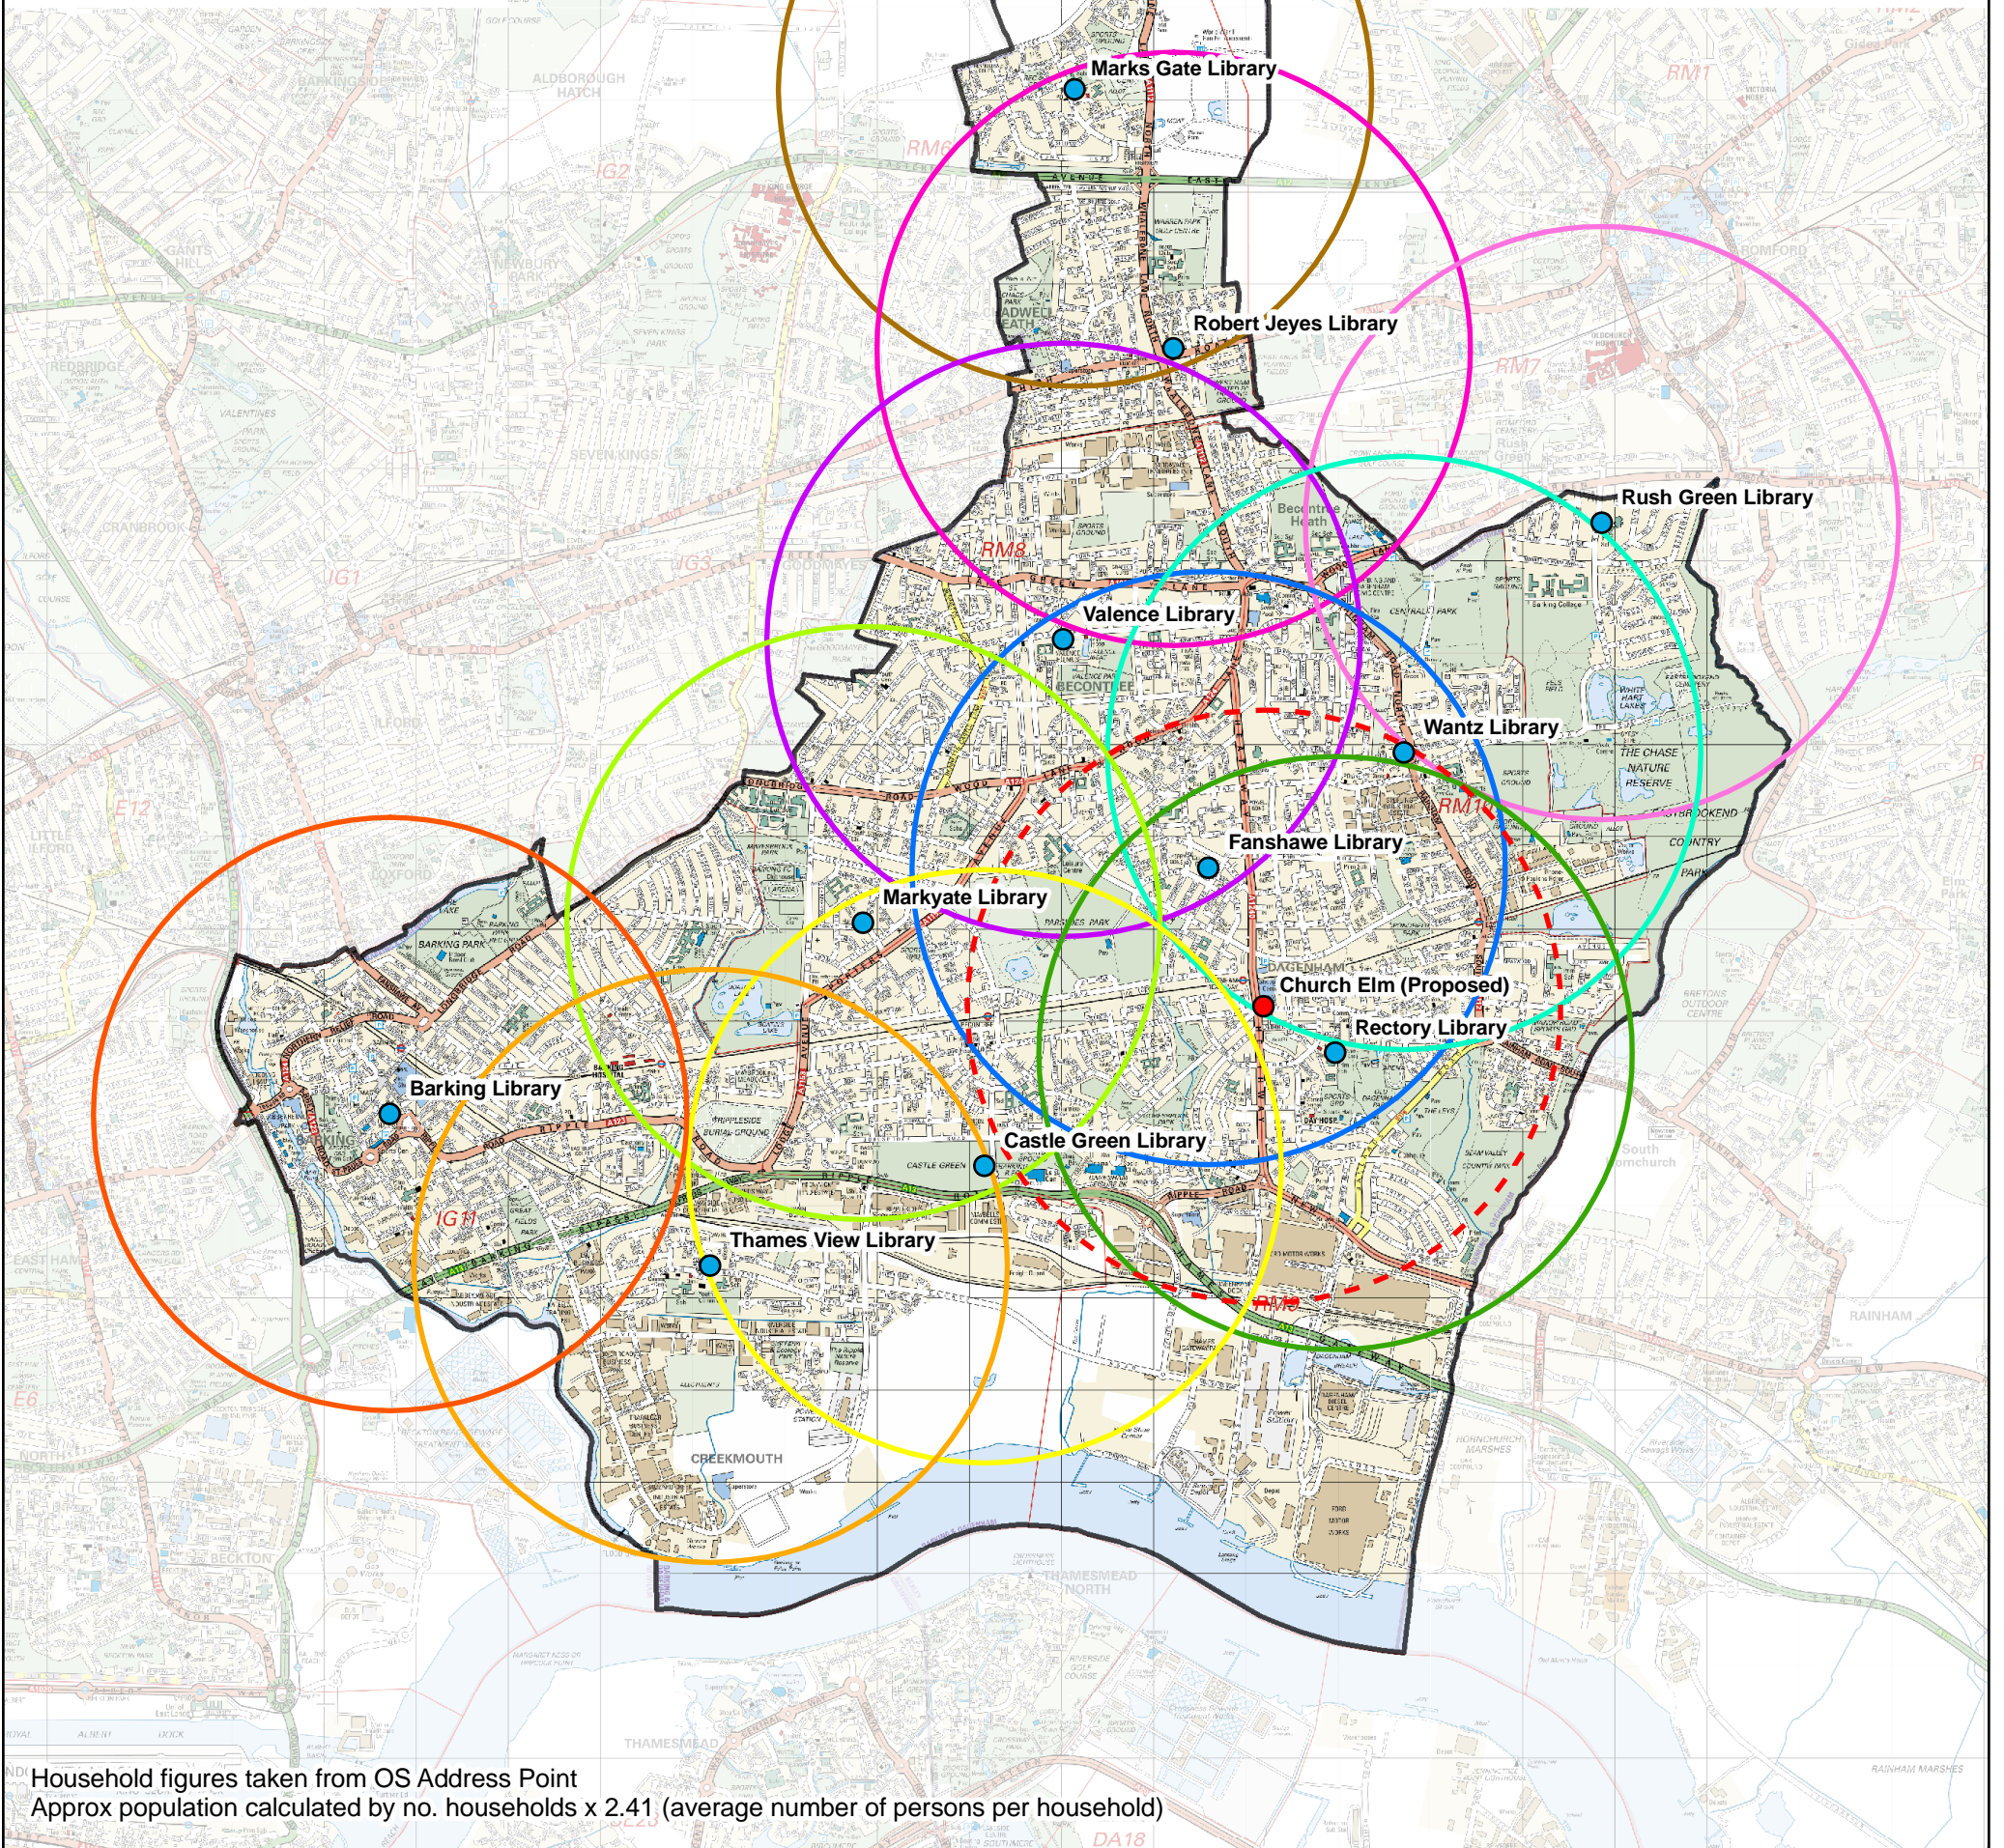

Library Locations in LBBD

Library - Buffer	Approx. Households	Approx. Population
Marks Gate Library	4835	11652
Robert Jeyes Library	10168	24505
Rush Green Library	3487	8404
Valence Library	20496	49395
Fanshawe Library	24145	58189
Wantz Library	17381	41888
Rectory Library	17572	42349
Markyate Library	18764	45221
Castle Green Library	13713	33048
Thames View Library	13091	31549
Barking Library	12848	30964
Church Elm (Proposed)	20446	49275

Household figures taken from OS Address Point
Approx population calculated by no. households x 2.41 (average number of persons per household)

Map Produced by the Information Team (August 2007)